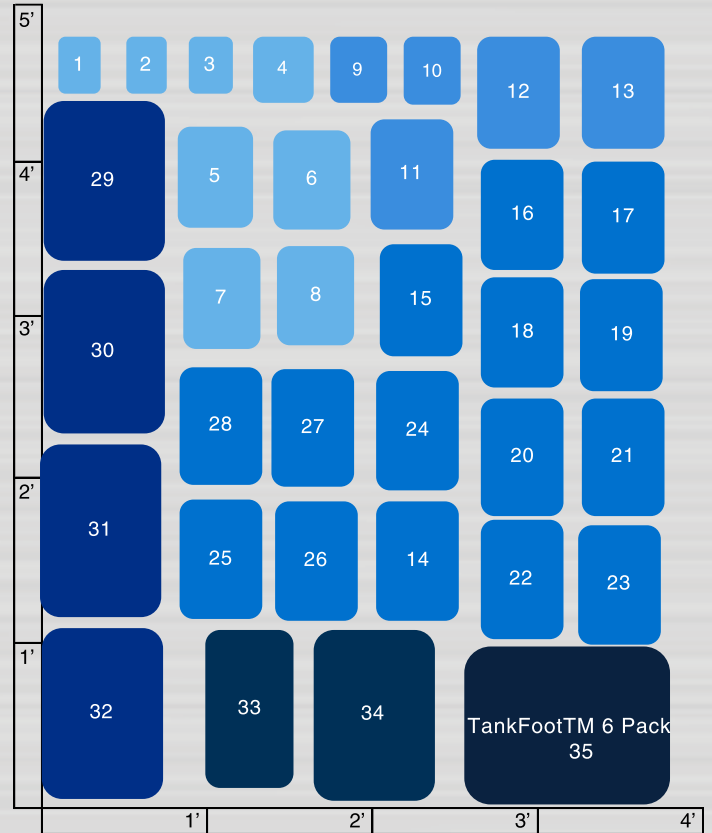

#F173927 - Enerco Plan-O-Gram (Medium)

#F173928 - Enerco Plan-O-Gram (Large)

#F173930 - Enerco Plan-O-Gram (X-Large)

# on POG	Enerco Stock Number	Description	Qty			# on POG	Enerco Stock Number	Description	Qty		
			M	L	XL				M	L	XL
-	76956	Enerco Headboard	1	1	1	14	F171144-60	5' hose POL x 1/4" IF	2	3	4
-	76116	Pegboard Hooks	40	40	40	15	F173710	5' Propane Hose Assembly	2	3	4
1	F176181	Propane/Natural Gas Quick Connector Kit w/ Shut Off and Full Flow Plug	2	3	4	16	F171158-12	12" pigtail Grn Acme x 1/4"IMF	2	3	4
2	F173655	Excess Flow Soft Nose POL	2	3	6	17	F171158-15	15" pigtail Grn Acme x 1/4"IMF	2	3	4
3	F173729	1/4" MP x 1/4" Inverted Female Flare	2	3	6	18	F171158-20	20" pigtail Grn Acme x 1/4"IMF	2	3	4
4	F176497	Propane Appliance Acme Nut (200k BTU Rating)	2	3	6	19	F171158-24	24" pigtail Grn Acme x 1/4"IMF	2	3	4
5	F176342	Propane Gas Gauge	2	3	4	20	F171158-30	30" pigtail Grn Acme x 1/4"IMF	2	3	4
6	F173751	Propane Adapter Tee	2	3	4	21	F171158-36	36" pigtail Grn Acme x 1/4"IMF	2	3	4
7	F173753	90° Stay Flow Adapter	2	3	4	22	F171158-48	48" pigtail Grn Acme x 1/4" IMF	2	3	4
8	F171715	Propane "Y" adapter POL x (2) Male 1"20 connections	2	3	6	23	F171158-60	60" pigtail Grn Acme x 1/4" IMF	2	3	4
9	F173830	30 PSI High Pressure Regulator	2	3	6	24	F173703-60	5' Hose Acme x 1"20 connections	2	3	4
10	F173767	Single Stage Low Pressure	2	3	4	25	F171138-20	20" pigtail Grn Acme x 1/4MP	2	3	4
11	F173766	Auto Change Over	2	3	4	26	F171161	22" LP Hose w/ 90° Regulator	2	3	4
12	F173763	Vertical Dual Stage Regulator	2	3	4	27	F173717	5' Hose 1/4" MP x 1/4" FP	2	3	4
13	F173868	Horizontal Dual Stage Regulator	2	3	4	28	F171149-36	3' Hose 3/8" FF x 3/8" FF	2	3	6

- Gas Quick-Connects
- Propane Regulators
- Propane Accessories

- Propane Hoses
- Propane R.V. Kits
- TankFoot™ Tank Stabilizers

29	F171144-144	12' hose POL x 1/4" IF	2	3	4
30	F173703-144	12' Hose Acme x 1"20 connections	2	3	4
31	F173702	12' Hose POL x 1"20 connections	2	3	4
32	F173711	12' Propane Hose Assembly	2	3	4
33	F173733	Stay a While	2	3	4
34	F173735	Stay Flow Plus	2	3	4
35	F173169	TankFoot™ Tank Stabilizer -6 Pack	6	6	6