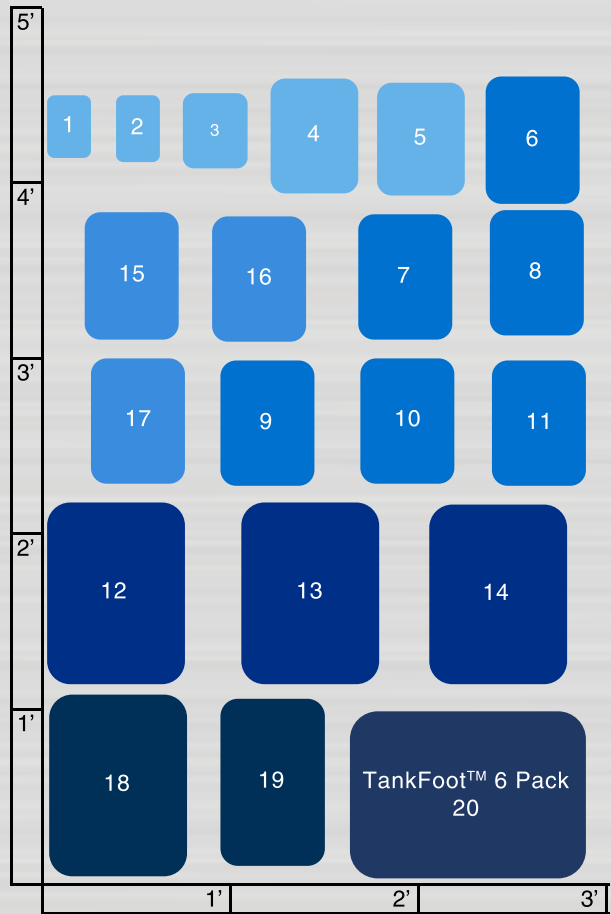

#F173925 - Enerco Plan-O-Gram (Top 20)

# on POG	Enerco Stock Number	Description	Qty
-	76956	Enerco Headboard	1
-	76116	Pegboard Hooks	25
1	F173729	1/4" MP x 1/4" Inverted Female Flare	2
2	F176181	Propane /Nature Gas Quick Connector Kit w/ Shut Off and Full Flow	2
3	F176497	Propane Appliance Acme Nut (200k BTU Rating)	2
4	F173751	Propane Adapter Tee	2
5	F173753	90° Stay Flow Adapter	2
15	F173763	Vertical Dual Stage Regulator	2
16	F173868	Horizontal Dual Stage Regulator	2
17	F173766	Auto Change Over	2
7	F171149-36	3' Hose 3/8" FF x 3/8" FF	2
9	F171161	22" LP Hose w/ 90° Regulator	2
10	F171144-60	5' hose POL x 1/4" IF	2
6	F171158-15	15" pigtail Grn Acme x 1/4" IMF	2
8	F171158-20	20" pigtail Grn Acme x 1/4" IMF	2
11	F171138-20	20" pigtail Grn Acme x 1/4" MP	2
12	F171144-144	12' hose POL x 1/4" IF	2
13	F173703-144	12' Hose Acme x 1" 20 connections	2
14	F173711	12' Propane Hose Assembly	2
18	F173735	12' Propane Hose Assembly	2
19	F173733	Stay a While	2
20	F173169	TankFoot™ Tank Stabilizer -6 Pack	2